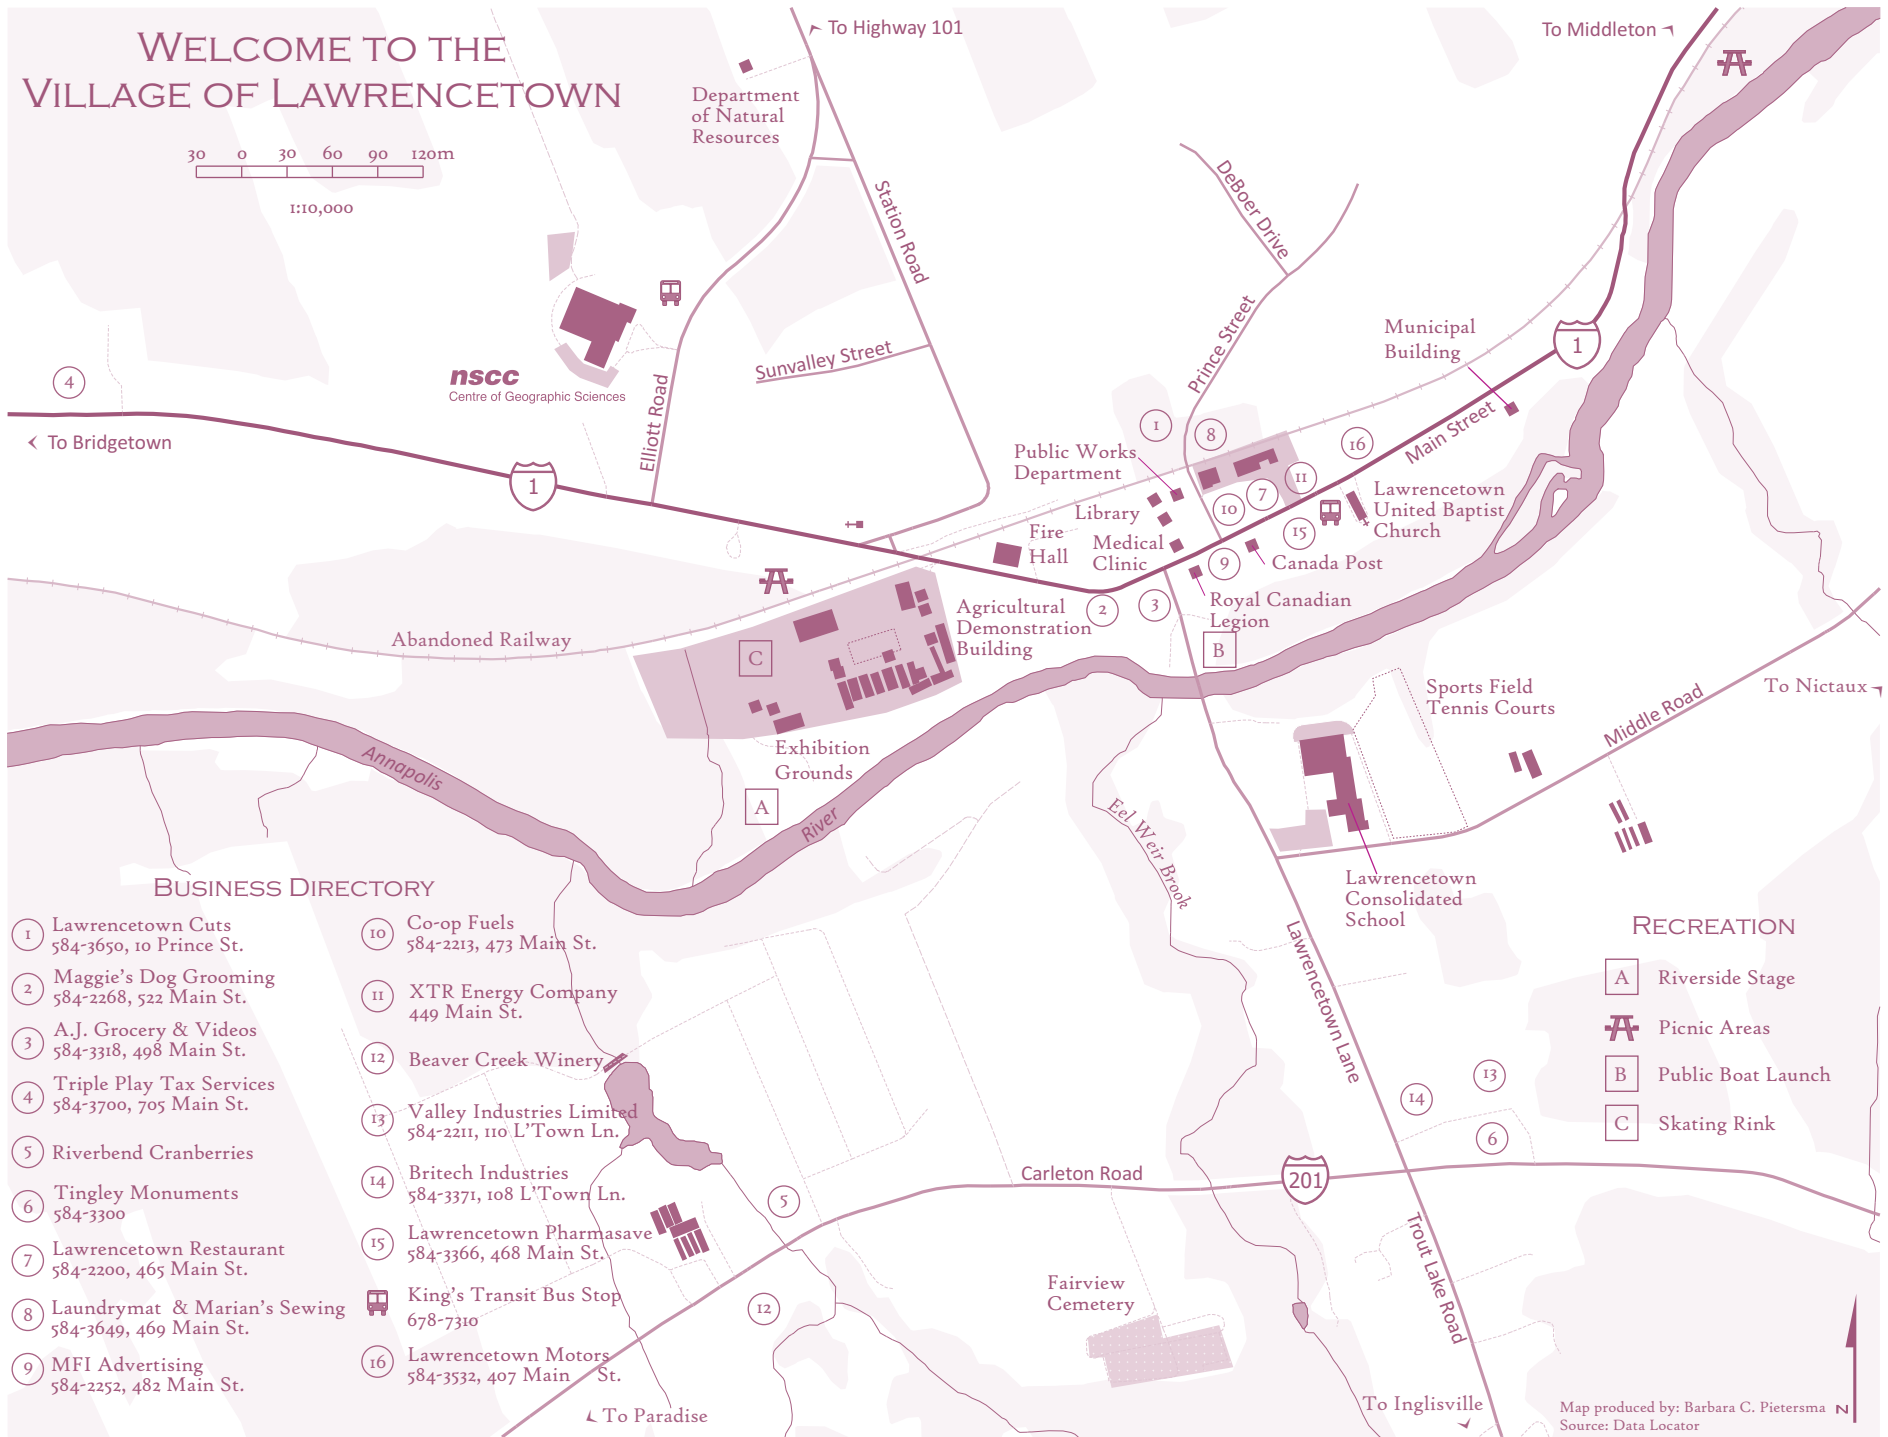

WELCOME TO THE VILLAGE OF LAWRENCETOWN

BUSINESS DIRECTORY

- | | |
|--|---|
| ① Lawrencetown Cuts
584-3650, 10 Prince St. | ⑩ Co-op Fuels
584-2213, 473 Main St. |
| ② Maggie's Dog Grooming
584-2268, 522 Main St. | ⑪ XTR Energy Company
449 Main St. |
| ③ A.J. Grocery & Videos
584-3318, 498 Main St. | ⑫ Beaver Creek Winery |
| ④ Triple Play Tax Services
584-3700, 705 Main St. | ⑬ Valley Industries Limited
584-2211, 110 L'Town Ln. |
| ⑤ Riverbend Cranberries | ⑭ Britech Industries
584-3371, 108 L'Town Ln. |
| ⑥ Tingley Monuments
584-3300 | ⑮ Lawrencetown Pharmasave
584-3366, 468 Main St. |
| ⑦ Lawrencetown Restaurant
584-2200, 465 Main St. | 🚌 King's Transit Bus Stop
678-7310 |
| ⑧ Laundrymat & Marian's Sewing
584-3649, 469 Main St. | ⑯ Lawrencetown Motors
584-3532, 407 Main St. |
| ⑨ MFI Advertising
584-2252, 482 Main St. | |

RECREATION

- A Riverside Stage
- Picnic Areas
- B Public Boat Launch
- C Skating Rink